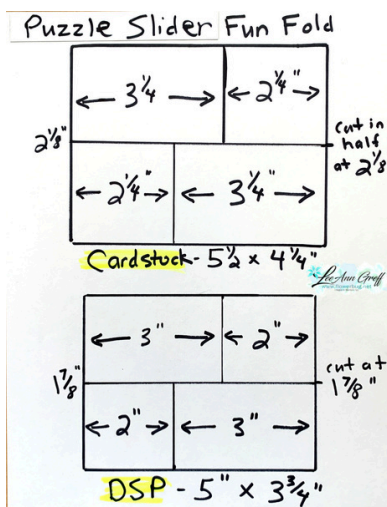

# Puzzle Slider fun fold card

LeeAnn Greff

701-720-4607

[lagreff60@gmail.com](mailto:lagreff60@gmail.com)

[shopwithLeeAnn.com](http://shopwithLeeAnn.com)

## Measurements:

- Card base 9 1/2" X 4 1/4" score/fold at 1 & 2" from each end
- Cardstock puzzle layer 5 1/2" X 4 1/4" cut in half at 2 1/8", then cut each piece in half at 3 1/4"
- DSP puzzle layer 5" X 3 3/4" cut in half at 1 7/8", then cut each piece in half at the 3" mark
- Inside DSP 5 1/4" X 4"
- Inside White 4 1/2" X 3 1/4"

## Directions:

1. Cut & score the card base. Add the inside designer paper. Stamp the white as desired and adhere.
2. Cut the front puzzle card stock and designer paper layers using the measurements given. Adhere together.
3. Add the pieces to the side flaps so they create a finished puzzle and the designer papers fit.
4. Add a front greeting if desired, adhering it with Stampin' Dimensionals to only the left side.